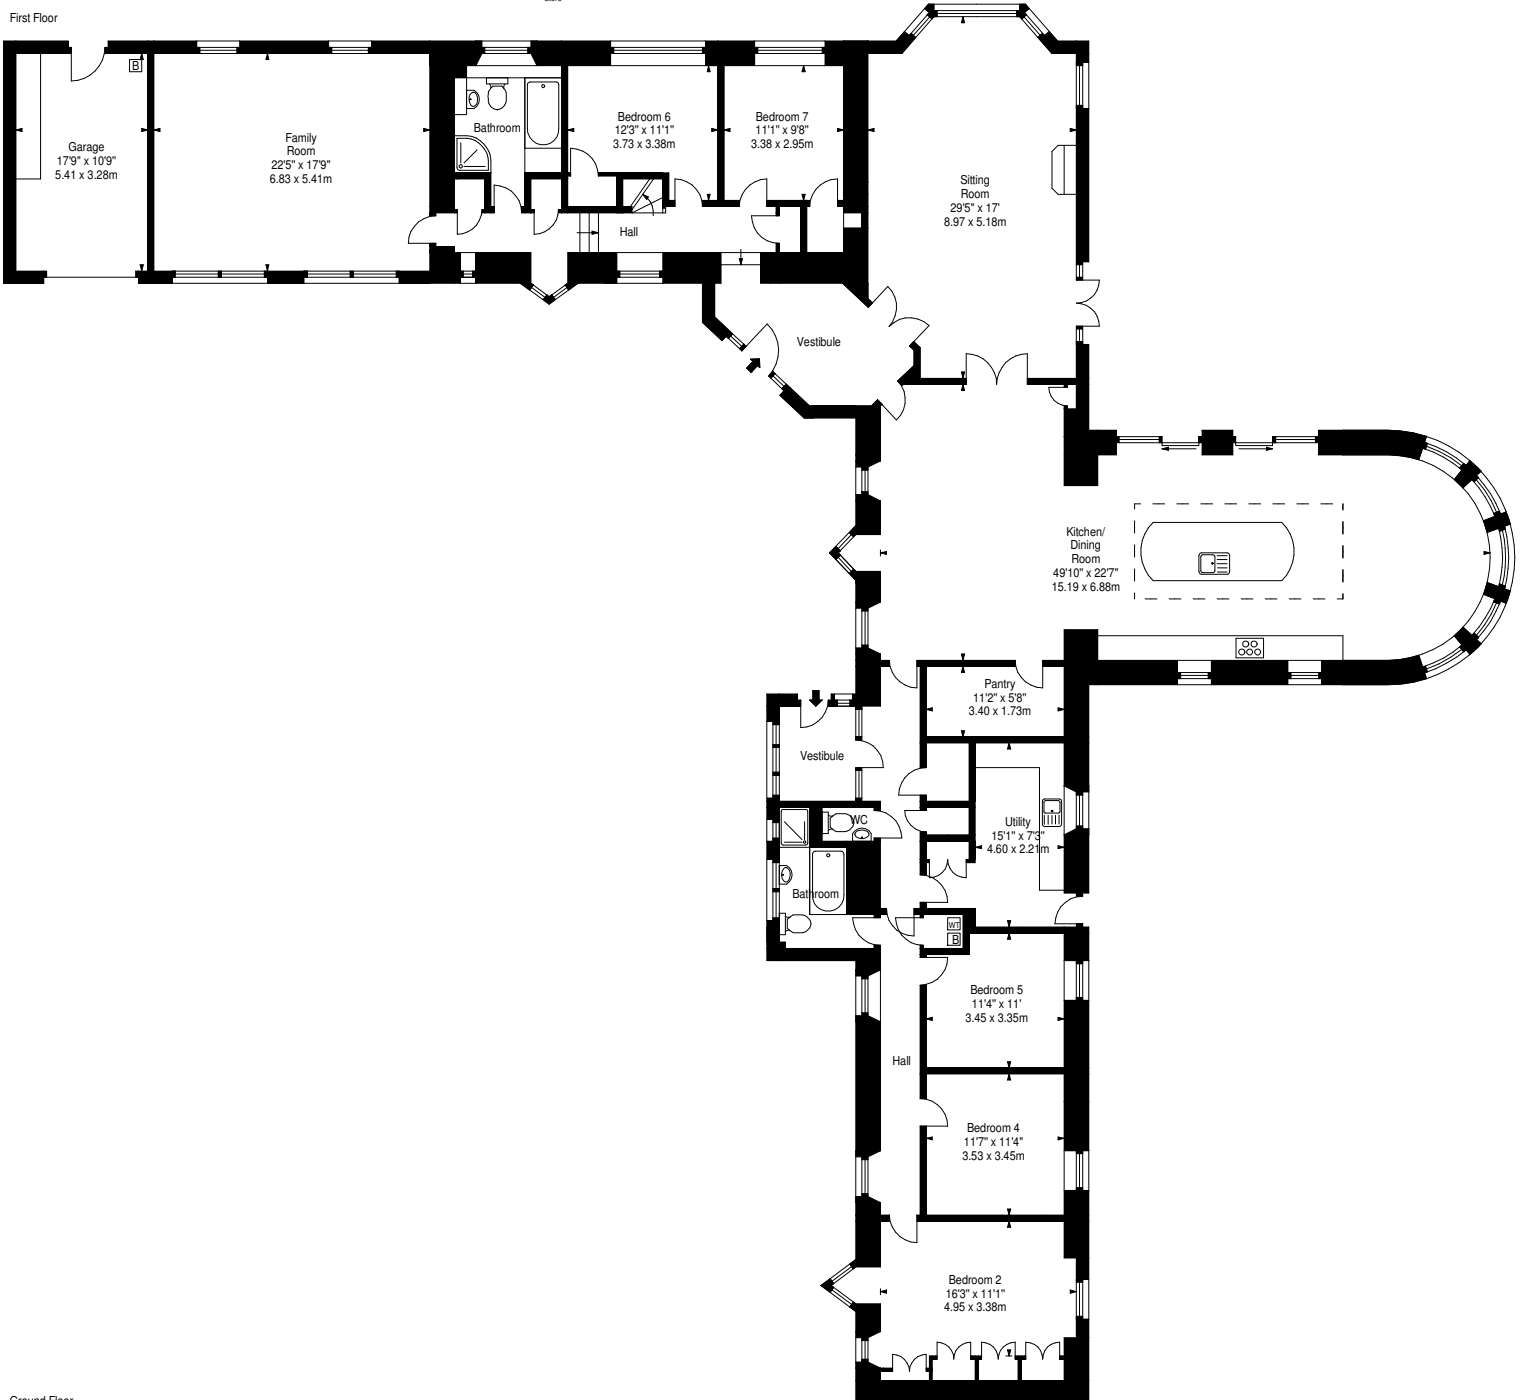

Ground Floor