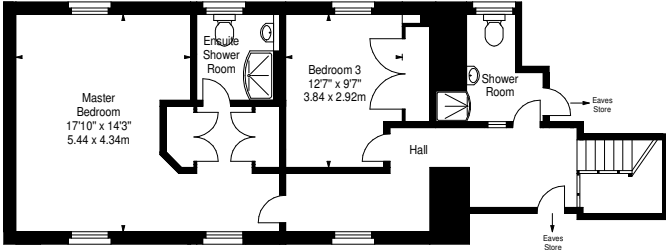

Ugstonrigg Cottage,
Haddington,
East Lothian, EH41 3SU

First Floor